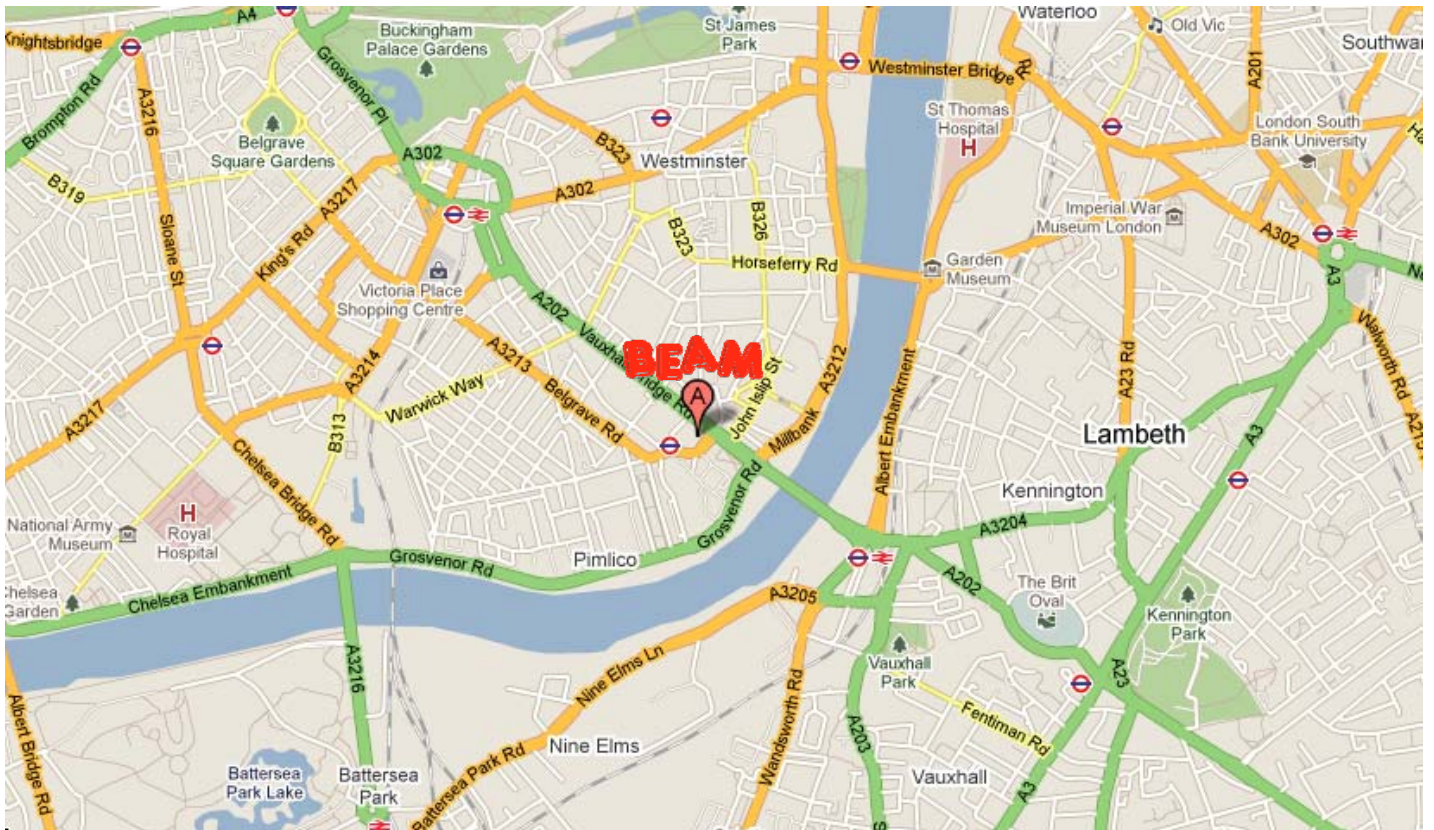

## Directions

One Drummond Gate is situated right next to Pimlico tube station on the corner of Vauxhall Bridge Road and Drummond Gate.

## By Underground

Pimlico - Victoria line (1 min walk): Exit the underground following the left hand exit marked Bessborough Street North and Tate Gallery. Drummond Gate is the white building to the left as you approach street level. Continue along and around Bessborough Street into Drummond Gate - One Drummond Gate is on the left.

Victoria – Victoria line (13 min walk): Exit via the main concourse onto Victoria Square or Wilton Rd (exit 2). Turn Left onto Wilton Rd for approx 10 yards. Turn Right onto Vauxhall Bridge Rd heading towards the river for approx 1000 yards. Turn right into Drummond Gate where the entrance to One Drummond Gate is found on your right.

## By London Cycle Scheme

The Nearest Barclays “Boris Bike” docking stations are a short distance away at St Georges Square on the corner of Lupus Street and Rampayne Street at the rear of the building.