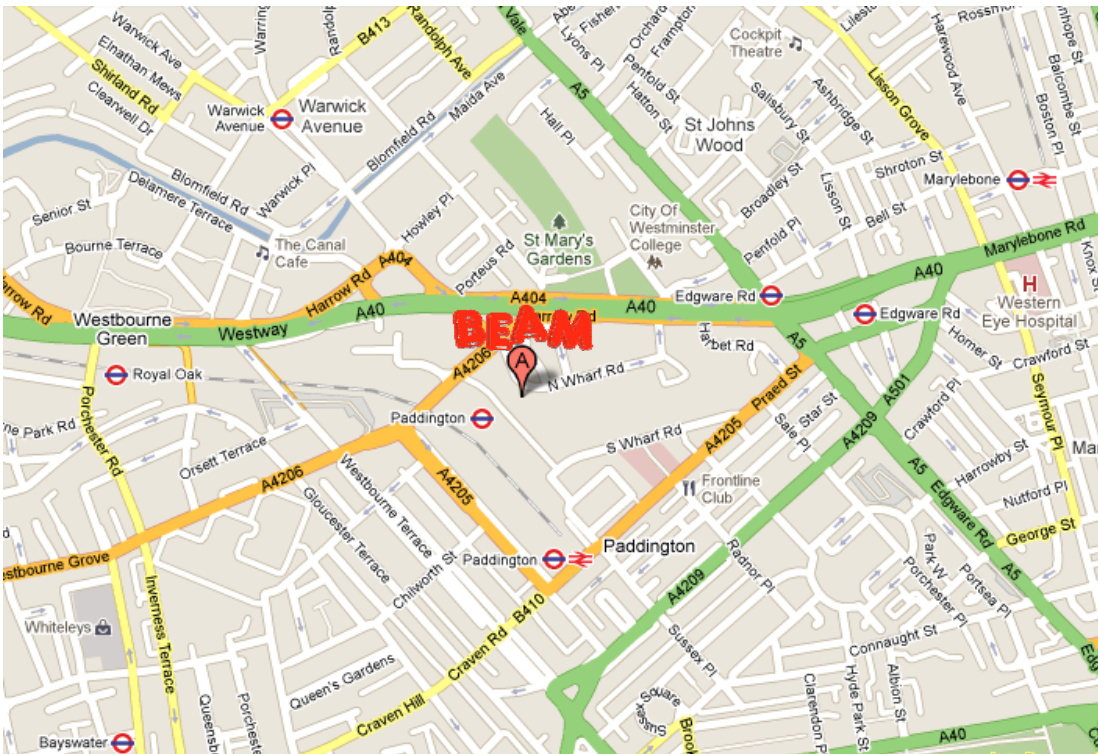

## Directions

etc.venues Paddington is situated on North Wharf Road, just 5 minutes walk from Paddington main line and underground stations. The venue is located a short walk over the canal - this is accessed via the ramp on platform 8 towards Paddington Waterside. *\*Walk along platform 8 (there are no ticket barriers) and walk up the ramp, bear right over the link bridge sign posted 'Harrow Road/Sheldon Square'. At the top of the stairs as you exit Paddington Station you will see the canal directly in front of you. Turn right sign posted 'St Mary's Hospital' and walk along the canal. Take the first footbridge on your left over the canal sign posted 'The Point/M&S'. Cross the canal onto North Wharf Road and bear left to number 57.*

## By Underground

Bakerloo, Circle, District or Hammersmith and City lines all stop at Paddington underground. Exit the underground into the mainline station and walk along platform 8 to the exit (*\*see text above*).

## By Road

Sat nav: 51.518833, - 0.177345

## By London Cycle Scheme

There are 3 "Boris Bikes" docking stations within minutes of 57 North Wharf Road - one on North Wharf Road itself, with a further two in Winsland Street and South Wharf Road.