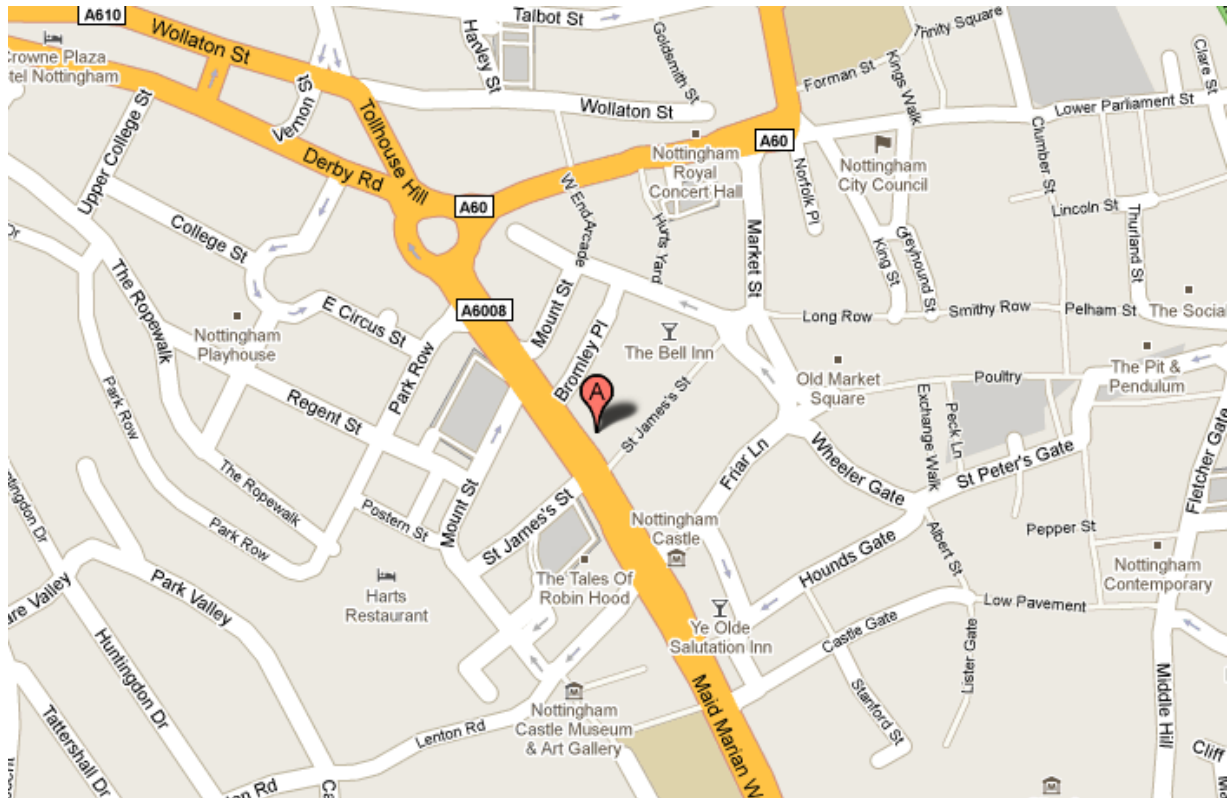

BEAM Courses Park Plaza, Nottingham

Getting to the venue

By Car:

From M1 North (Junction 26) – Leave the M1 at Junction 26 and follow the A610 into Nottingham City Centre (4.7 miles). At junction with A609/A6200 bear left onto A610 Wollaton St and keep in the right hand lane. Bear right at the bottom of the hill, A610 Tollhouse Hill (signposted Loughborough, Grantham, Melton). At the roundabout take the 2nd exit A6008 Maid Marion Way. Park Plaza Nottingham is situated on the left hand side. To enter the drop-off zone turn left immediately after the pedestrian crossing and park in the area behind the blue fence. You will be asked to complete the relevant paperwork at the front desk*.

From M1 South (Junction 25) – Leave the M1 at Junction 25 and take the 4th exit at the roundabout signposted A52 (signposted Ilkeston, Beeston). At the next roundabout take the 2nd exit A52 Nottingham. At the roundabout take the 2nd exit A6200 City Centre. Bear right at the bottom of the hill, A610 Tollhouse Hill (signposted Loughborough, Grantham, Melton). At the roundabout take the 2nd exit A6008 Maid Marion Way. Park Plaza Nottingham is situated on the left hand side. To enter the drop-off zone turn left immediately after the pedestrian crossing and park in the area behind the blue fence. You will be asked to complete the relevant paperwork at the front desk*.

From the East (A46, A606, A52, A6011) – Enter Nottingham City Centre over the Trent Bridge on the A60 London Road. At the roundabout (Shell Petrol Garage) take the 1st exit onto the A6008 Canal Street. At traffic lights (one way) continue straight on. At the lights turn right onto A6008 Greyfriar Street then immediately left onto Maid Marion Way. Continue through the light and past the hotel (on your right hand side). At the roundabout take the 3rd exit back down Maid Marion Way. To enter the drop-off zone turn left immediately after the pedestrian crossing and park in the area behind the blue fence. You will be asked to complete the relevant paperwork at the front desk*.

*Valet Parking £10 for 24 hours. Please note your vehicle will be taken to a secure compound so please ensure that you remove all items that you need during your stay.

By train:

On leaving the Railway Station head south on Milton St toward Trinity Square. Turn right at Upper Parliament Street. Turn left at Market Street. Turn right at Long Row W. Turn left at Beast Market Hill. Turn right at St James's Street. Turn right at Maid Marian Way/A6008. Destination will be on the right

Address: Park Plaza, 41 Maid Marian Way, Nottingham, NG1 6GD

Telephone: 0115 947 7200

Course Times

Registration is from 8.30am and the last session will conclude 3.30pm