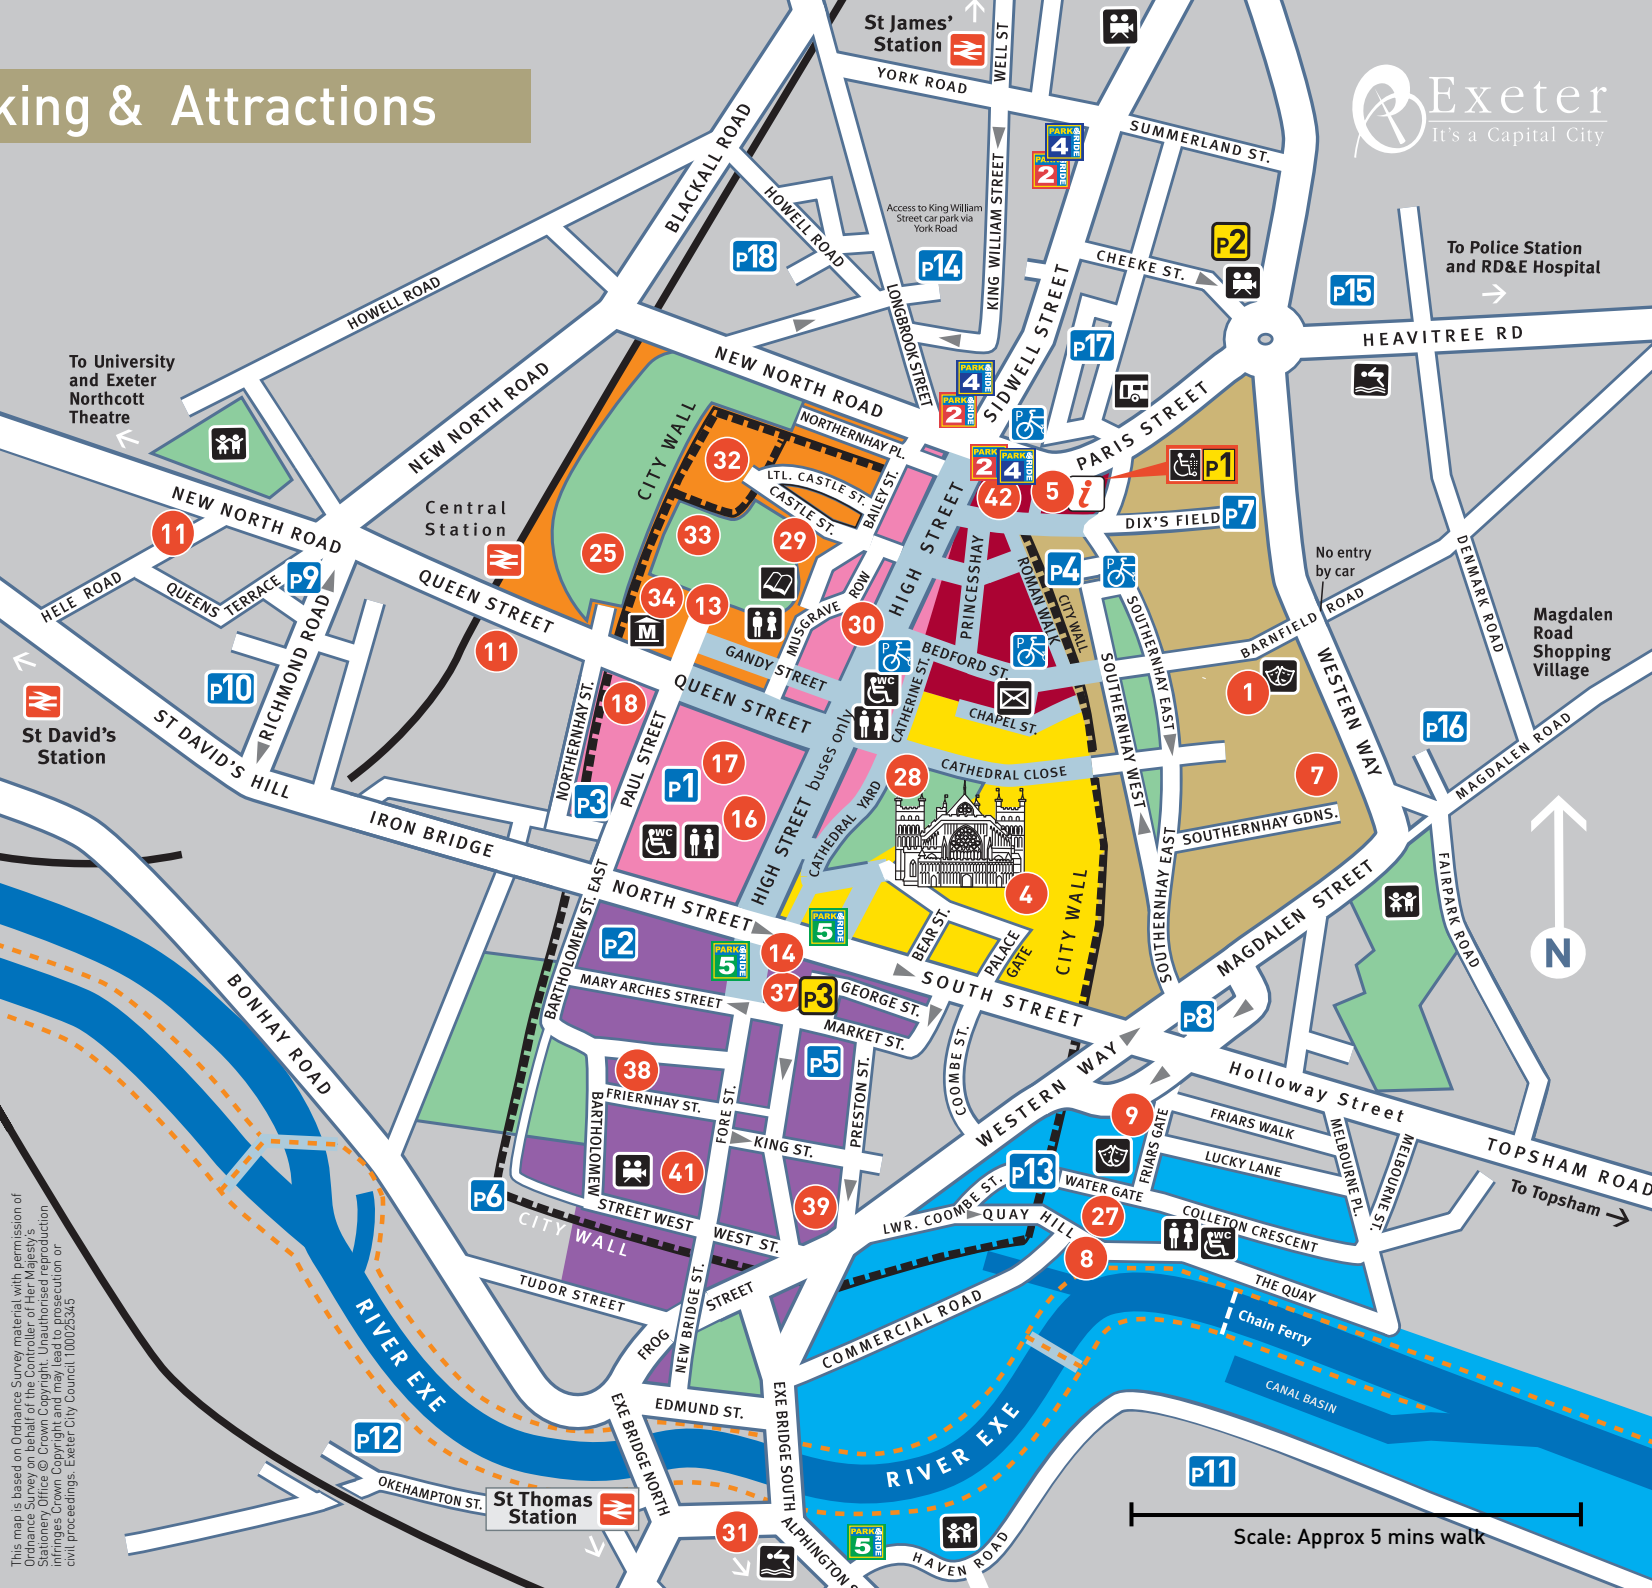

Exeter City Centre Parking & Attractions

1	Exeter Barnfield Theatre		Theatre
4	Cathedral		Cinema
5	Exeter Visitor Information & Tickets		Post Office
7	Crown & County Courts		Station
8	Custom House		Play area
9	Cygnets Theatre Media & Arts		Council Car parks
11	Exeter College		NCP Car parks
13	Exeter Phoenix		Visitor information & tickets. Tourist information available
14	Farmers Market (Thursday only)		Swimming pool
16	Guildhall		Public toilet
17	Guildhall Shopping Centre		Disabled toilet
18	Harlequins Shopping Centre		Shopmobility/Ring and Ride
25	Northernhay Gardens		Library
27	Quay House Visitor Centre		Bus station
28	Red Coat Tours		Cycle parking
29	Register Office		Castle Quarter
30	Riddle Sculpture		Cathedral Quarter
31	Riverside Leisure Centre		West Quarter
32	Exeter Castle**		High Street
33	Rougemont Gardens		Princesshay
34	Royal Albert Memorial Museum*		Southernhay
37	Exeter Corn Exchange		Quayside
38	St Nicholas Priory		Pedestrian area
39	Spacex Gallery		Park & Ride
41	Tucker's Hall		Honiton Road
42	Exeter's Underground Passages		Sowton Matford

* Building closed for redevelopment until 2011

** Exeter Castle open for special events only

This map is based on Ordnance Survey material with permission of Ordnance Survey on behalf of the Crown. Unauthorised reproduction infringes Crown Copyright and may lead to prosecution or civil proceedings. Exeter City Council 1000/25345