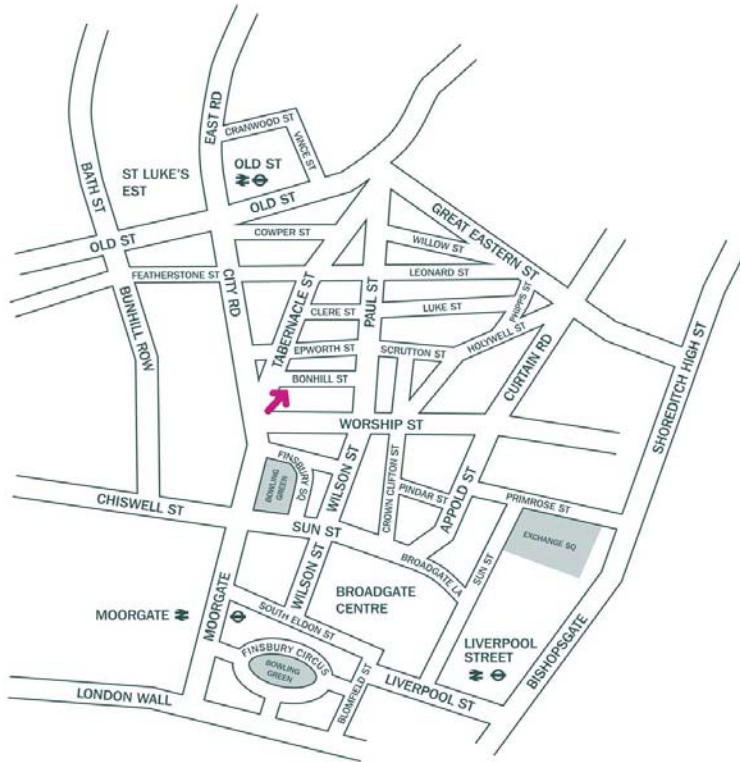

BEAM Courses

Etc Venue - Bonhill House, London

Getting to the venue

By Underground:

Old Street Station (Northern Line) – 5 minute walk

Moorgate Station (Northern Line) – 6 minute walk

Moorgate Station (Metropolitan, Circle or Hammersmith & City Lines) - 7 minute walk

Liverpool Street Station (Central, Metropolitan, Circle or Hammersmith & City Lines) – 10 minute walk

By car:

There are two NCP car parks within close proximity to Bonhill Street. One is located Paul street.

The second is located in Finsbury Square. In addition there are a limited number of parking meters along Bonhill Street.

Address:

Bonhill House
1-3 Bonhill Street,
London
EC2A 4BX

Telephone:

020 7588 2334