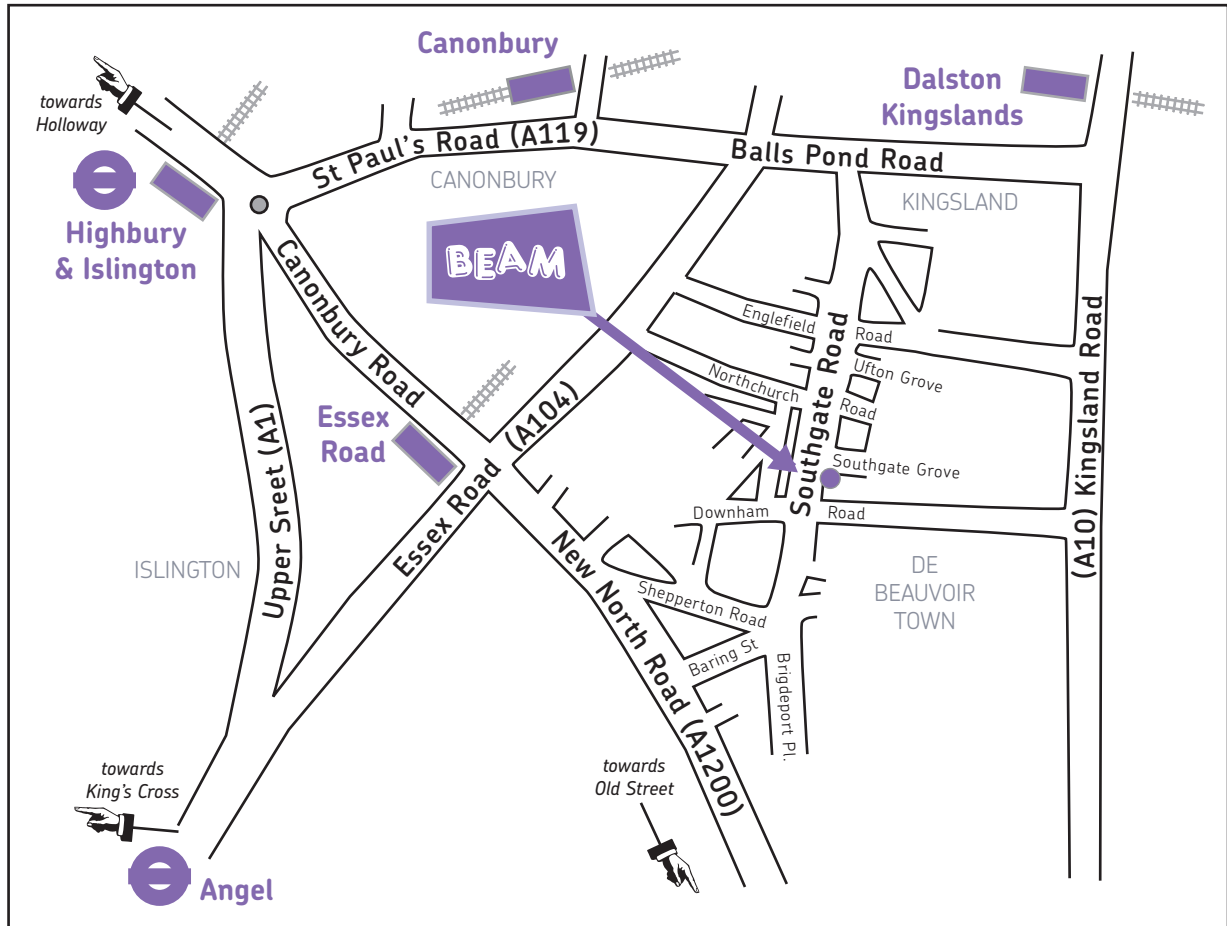

How to find us

Maze Workshops
72a Southgate Road
London
N1 3JT

Telephone +44 (0)20 7684 3323

The BEAM office is tucked away in a courtyard off Southgate Road, just south of Southgate Grove.

Please note that BEAM courses are not held here. For directions to our training venues, [Click here](#).

Getting to BEAM by public transport

From Old Street or Moorgate underground stations:
Buses 21, 76 and 141 run along Southgate Road.
Get off at Southgate Grove.

From Angel underground station: Buses 38, 56, 73, 341 and 476 run along Essex Road. Get off at Northchurch Road (5 minutes' walk).

From Liverpool Street British Rail and underground station: Buses 149 and 242 run along Kingsland Road. Get off at Downham Road (5 minutes' walk).

The nearest overground stations are Essex Road (10 minutes' walk) and Dalston Kingsland (20 minutes' walk).